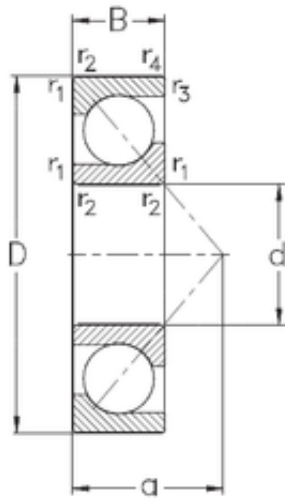

SKF BEARING MANUFACTURING CO.,LTD.

80 mm x 140 mm x 26 mm NKE 7216-BECB-TVP angular contact ball bearings

Bearing No. 7216-BECB-TVP

7216-BECB-TVP Bearing 2D drawings and 3D CAD models

| | |
|-------------------------------|--------------|
| Size | 80x140x26 mm |
| Bore Diameter | 80 mm |
| Outer Diameter | 140 mm |
| Width | 26 mm |
| d | 80 mm |
| D | 140 mm |
| B | 26 mm |
| C | 26 mm |
| Angle (°) | 40 ° |
| a | 59 mm |
| r1 min. | 2 mm |
| r2 min. | 2 mm |
| r3 min. | 1 mm |
| r4 min. | 1 mm |
| Weight | 1,5 Kg |
| Basic dynamic load rating (C) | 88 kN |
| Basic static load rating (C0) | 74 kN |
| Limiting speed | 5600 r/min |