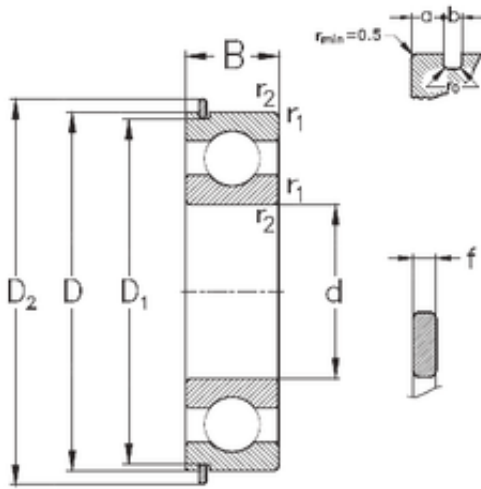

SKF BEARING MANUFACTURING CO.,LTD.

80 mm x 140 mm x 26 mm NKE 6216-NR deep groove ball bearings

Bearing No. 6216-NR

Size	80x140x26 mm
Bore Diameter	80 mm
Outer Diameter	140 mm
Width	26 mm
d	80 mm
D	140 mm
B	26 mm
C	26 mm
a	4,9 mm
b	3,1 mm
f	2,82 mm
r1 min.	2 mm
r2 min.	2 mm
D1	135,23 mm
D2	149,7 mm
Weight	1,42 Kg
Basic dynamic load rating (C)	72 kN
Basic static load rating (C0)	54 kN

6216-NR Bearing 2D drawings and 3D CAD models