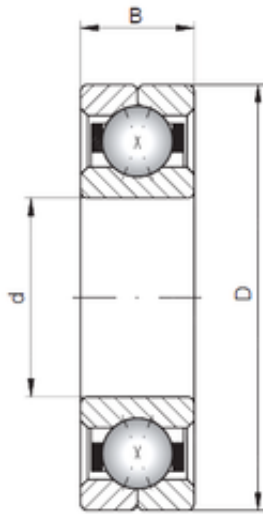

SKF BEARING MANUFACTURING CO.,LTD.

Loyal Q216 angular contact ball bearings

Bearing No. Q216

Size	80x140x26 mm
Bore Diameter	80 mm
Outer Diameter	140 mm
Width	26 mm
d	80 mm
D	140 mm
B1	26 mm
C	26 mm
Weight	1,91 Kg
Basic dynamic load rating (C)	135 kN
Basic static load rating (C0)	143 kN
(Grease) Lubrication Speed	3234 r/min

Q216 Bearing 2D drawings and 3D CAD models