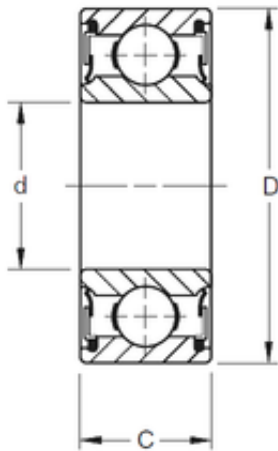

# SKF BEARING MANUFACTURING CO.,LTD.

80 mm x 140 mm x 26 mm Timken 216NPP  
deep groove ball bearings

Bearing No. 216NPP

Size	80x140x26 mm
Bore Diameter	80 mm
Outer Diameter	140 mm
Width	26 mm
d	80 mm
D	140 mm
B	26 mm
C	26 mm
Weight	1,483 Kg
Basic dynamic load rating (C)	81,3 kN

216NPP Bearing 2D drawings and 3D CAD models