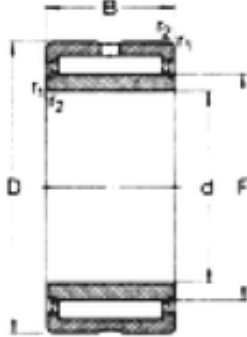

# SKF BEARING MANUFACTURING CO.,LTD.

80 mm x 110 mm x 30 mm Loyal NA4916  
needle roller bearings

Bearing No. NA4916

Size	80x110x30 mm
Bore Diameter	80 mm
Outer Diameter	110 mm
Width	30 mm
d	80 mm
D	110 mm
B	30 mm
C	30 mm

NA4916 Bearing 2D drawings and 3D CAD models