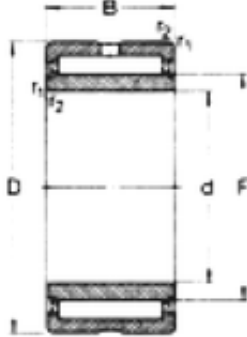

# SKF BEARING MANUFACTURING CO.,LTD.

80 mm x 110 mm x 30 mm Loyal NA4916-2RS  
needle roller bearings

Bearing No. NA4916-2RS

Size	80x110x30 mm
Bore Diameter	80 mm
Outer Diameter	110 mm
Width	30 mm
d	80 mm
D	110 mm
B	30 mm
C	30 mm

NA4916-2RS Bearing 2D drawings and 3D CAD models