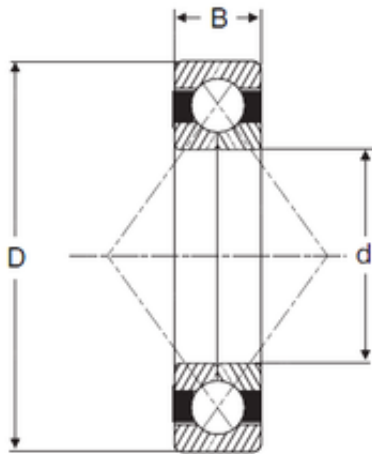

SKF BEARING MANUFACTURING CO.,LTD.

65 mm x 120 mm x 23 mm SIGMA QJ 213
angular contact ball bearings

Bearing No. QJ 213

Size	65x120x23 mm
Bore Diameter	65 mm
Outer Diameter	120 mm
Width	23 mm
d	65 mm
D	120 mm
B	23 mm
C	23 mm

QJ 213 Bearing 2D drawings and 3D CAD models