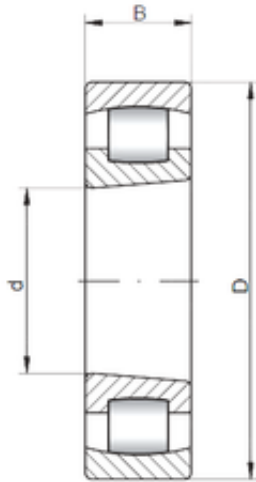

# SKF BEARING MANUFACTURING CO.,LTD.

65 mm x 120 mm x 23 mm ISO 20213 K  
spherical roller bearings

Bearing No. 20213 K

Size	65x120x23 mm
Bore Diameter	65 mm
Outer Diameter	120 mm
Width	23 mm
d	65 mm
D	120 mm
B	23 mm
C	23 mm

20213 K Bearing 2D drawings and 3D CAD models