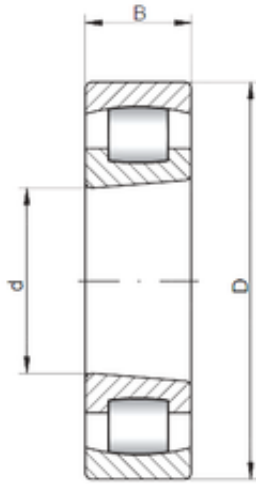

SKF BEARING MANUFACTURING CO.,LTD.

65 mm x 120 mm x 23 mm Loyal 20213 KC
spherical roller bearings

Bearing No. 20213 KC

Size	65x120x23 mm
Bore Diameter	65 mm
Outer Diameter	120 mm
Width	23 mm
d	65 mm
D	120 mm
B	23 mm
C	23 mm
Weight	1,19 Kg
Basic dynamic load rating (C)	95 kN
Basic static load rating (C0)	116 kN
(Grease) Lubrication Speed	2250 r/min

20213 KC Bearing 2D drawings and 3D CAD models