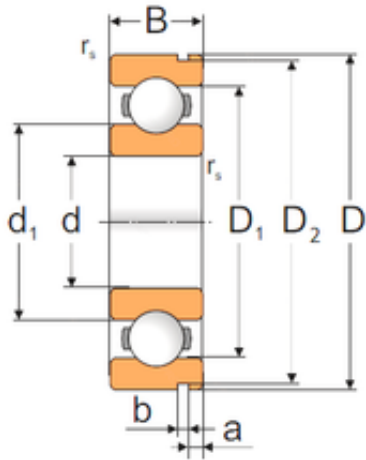

SKF BEARING MANUFACTURING CO.,LTD.

65 mm x 120 mm x 23 mm Loyal 6213N deep groove ball bearings

Bearing No. 6213N

Size	65x120x23 mm
Bore Diameter	65 mm
Outer Diameter	120 mm
Width	23 mm
d	65 mm
D	120 mm
B	23 mm
C	23 mm
a	4,06 mm
b	3,1 mm
d1	82,5 mm
r5 min.	1,5 mm
D1	102,5 mm
D2	115,21 mm
Weight	0,961 Kg
Basic dynamic load rating (C)	57,2 kN
Basic static load rating (C0)	34,2 kN
(Grease) Lubrication Speed	5300 r/min

6213N Bearing 2D drawings and 3D CAD models