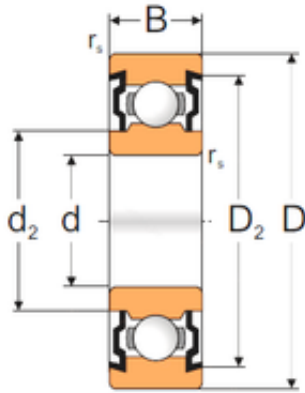

# SKF BEARING MANUFACTURING CO.,LTD.

65 mm x 120 mm x 23 mm Loyal 6213-2Z deep groove ball bearings

Bearing No. 6213-2Z

Size	65x120x23 mm
Bore Diameter	65 mm
Outer Diameter	120 mm
Width	23 mm
d	65 mm
D	120 mm
B	23 mm
C	23 mm
d <sub>2</sub>	75 mm
r <sub>5</sub> min.	1,5 mm
D <sub>2</sub>	110 mm
Weight	0,968 Kg
Basic dynamic load rating (C)	57,2 kN
Basic static load rating (C <sub>0</sub> )	34,2 kN

6213-2Z Bearing 2D drawings and 3D CAD models