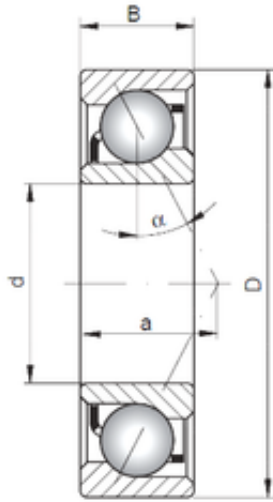

# SKF BEARING MANUFACTURING CO.,LTD.

65 mm x 120 mm x 23 mm Loyal 7213 A angular contact ball bearings

Bearing No. 7213 A

Size	65x120x23 mm
Bore Diameter	65 mm
Outer Diameter	120 mm
Width	23 mm
d	65 mm
D	120 mm
B	23 mm
C	23 mm
Angle ( ° )	25 °
a	38,2 mm
Weight	1,09 Kg
Basic dynamic load rating (C)	67,3 kN
Basic static load rating (C0)	54,2 kN
(Grease) Lubrication Speed	6400 r/min

7213 A Bearing 2D drawings and 3D CAD models