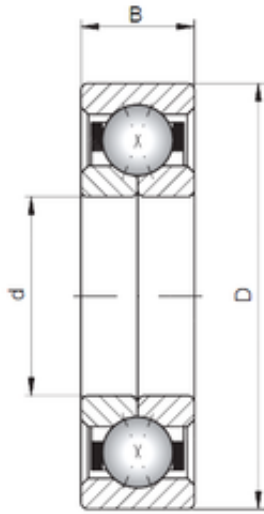

SKF BEARING MANUFACTURING CO.,LTD.

Loyal QJ213 angular contact ball bearings

Bearing No. QJ213

| | |
|-------------------------------|--------------|
| Size | 65x120x23 mm |
| Bore Diameter | 65 mm |
| Outer Diameter | 120 mm |
| Width | 23 mm |
| d | 65 mm |
| D | 120 mm |
| B1 | 23 mm |
| C | 23 mm |
| Weight | 1,2 Kg |
| Basic dynamic load rating (C) | 104 kN |
| Basic static load rating (C0) | 104 kN |
| (Grease) Lubrication Speed | 3850 r/min |

QJ213 Bearing 2D drawings and 3D CAD models