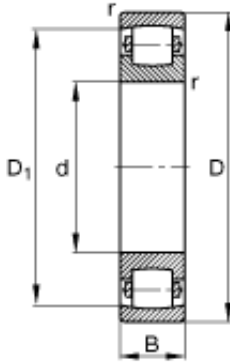

## 65 mm x 120 mm x 23 mm FAG 20213-TVP spherical roller bearings

Bearing No. 20213-TVP

Size	65x120x23 mm
Bore Diameter	65 mm
Outer Diameter	120 mm
Width	23 mm
d	65 mm
D	120 mm
B	23 mm
$D_1$	105,1 mm
$D_{a \max}$	111 mm
$d_{a \min}$	74 mm
$r_{a \max}$	1,5 mm
$r_{\min}$	1,5 mm
m	1,08 kg / Weight
$C_r$	95000 N / Dynamic load rating (radial)
$C_{0r}$	116000 N / Static load rating (radial)
$n_G$	6000 1/min / Limiting speed
$C_{ur}$	12700 N / Fatigue limit load, radial

20213-TVP Bearing 2D drawings and 3D CAD models