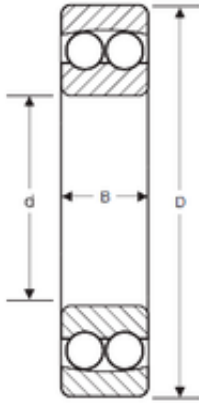

SKF BEARING MANUFACTURING CO.,LTD.

65 mm x 120 mm x 23 mm SIGMA 1213 self aligning ball bearings

Bearing No. 1213

Size	65x120x23 mm
Bore Diameter	65 mm
Outer Diameter	120 mm
Width	23 mm
d	65 mm
D	120 mm
B	23 mm
C	23 mm

1213 Bearing 2D drawings and 3D CAD models