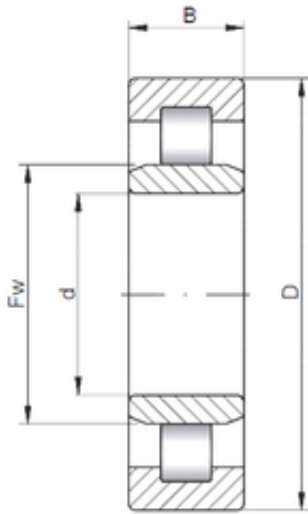

# SKF BEARING MANUFACTURING CO.,LTD.

65 mm x 120 mm x 23 mm ISO NU213  
cylindrical roller bearings

Bearing No. NU213

Size	65x120x23 mm
Bore Diameter	65 mm
Outer Diameter	120 mm
Width	23 mm
d	65 mm
D	120 mm
B	23 mm
C	23 mm

NU213 Bearing 2D drawings and 3D CAD models