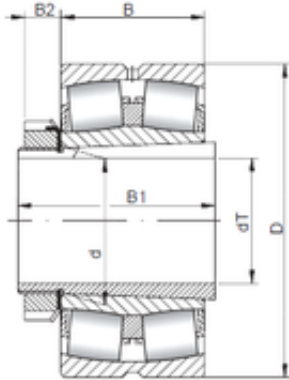

SKF BEARING MANUFACTURING CO.,LTD.

65 mm x 120 mm x 23 mm Loyal 20213 KC+H213 spherical roller bearings

Bearing No. 20213 KC+H213

Size	65x120x23 mm
Bore Diameter	65 mm
Outer Diameter	120 mm
Width	23 mm
d	65 mm
d1	60 mm
D	120 mm
B	23 mm
C	23 mm
B1	40 mm
B2	15 mm
Weight	1,19 Kg
Basic dynamic load rating (C)	95 kN
Basic static load rating (C0)	116 kN
(Grease) Lubrication Speed	2250 r/min

20213 KC+H213 Bearing 2D drawings and 3D CAD models