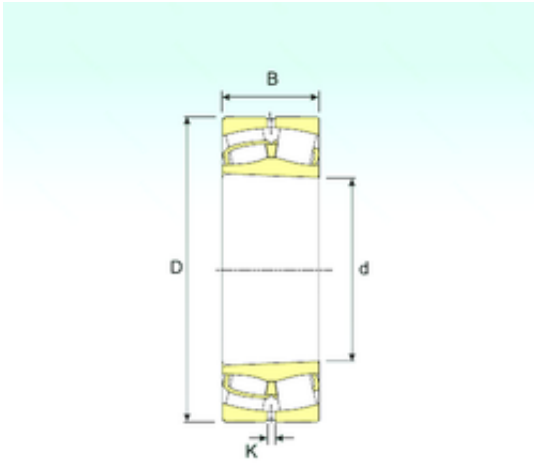

# SKF BEARING MANUFACTURING CO.,LTD.

530 mm x 780 mm x 185 mm ISB 230/530 K  
spherical roller bearings

Bearing No. 230/530 K

Size	530x780x185 mm
Bore Diameter	530 mm
Outer Diameter	780 mm
Width	185 mm
d	530 mm
D	780 mm
B	185 mm
C	185 mm
K	12 mm
Weight	310 Kg
Basic dynamic load rating (C)	4998 kN
Basic static load rating (C0)	9114 kN
(Grease) Lubrication Speed	612 r/min

230/530 K Bearing 2D drawings and 3D CAD models