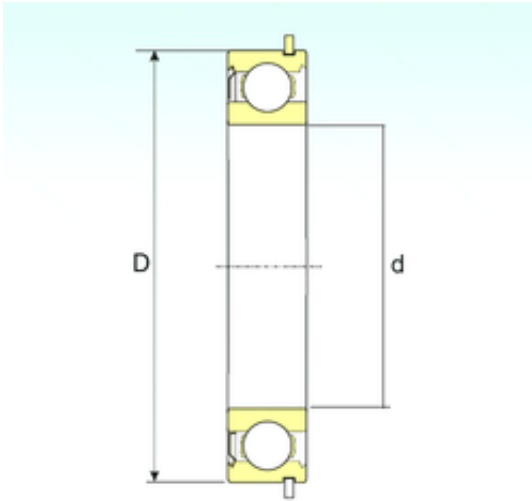

SKF BEARING MANUFACTURING CO.,LTD.

50 mm x 110 mm x 27 mm ISB 6310-ZNR deep groove ball bearings

Bearing No. 6310-ZNR

Size	50x110x27 mm
Bore Diameter	50 mm
Outer Diameter	110 mm
Width	27 mm
d	50 mm
D	110 mm
B	27 mm
C	27 mm
Weight	1,05 Kg
Basic dynamic load rating (C)	63,7 kN
Basic static load rating (C0)	37,24 kN

6310-ZNR Bearing 2D drawings and 3D CAD models