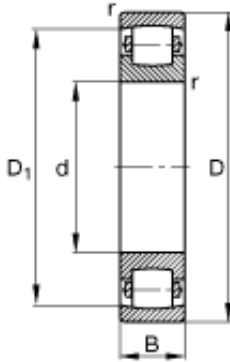

SKF BEARING MANUFACTURING CO.,LTD.

50 mm x 110 mm x 27 mm FAG 20310-TVP spherical roller bearings

Bearing No. 20310-TVP

Size	50x110x27 mm
Bore Diameter	50 mm
Outer Diameter	110 mm
Width	27 mm
d	50 mm
D	110 mm
B	27 mm
D_1	94,4 mm
$D_{a \max}$	99 mm
$d_{a \min}$	61 mm
$r_{a \max}$	2 mm
r_{\min}	2 mm
m	1,17 kg / Weight
C_r	108000 N / Dynamic load rating (radial)
C_{0r}	118000 N / Static load rating (radial)
n_G	5800 1/min / Limiting speed
C_{ur}	10600 N / Fatigue limit load, radial

20310-TVP Bearing 2D drawings and 3D CAD models