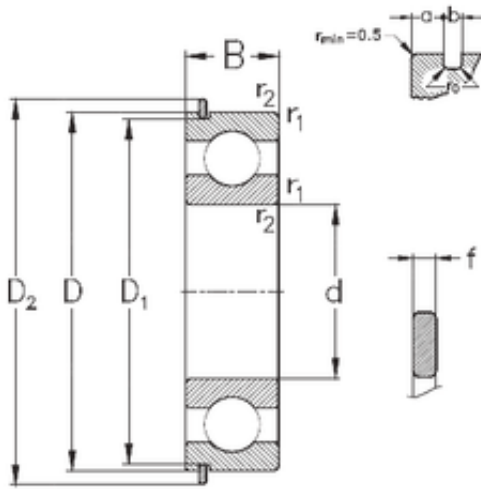

# SKF BEARING MANUFACTURING CO.,LTD.

50 mm x 110 mm x 27 mm NKE 6310-Z-N deep groove ball bearings

Bearing No. 6310-Z-N

Size	50x110x27 mm
Bore Diameter	50 mm
Outer Diameter	110 mm
Width	27 mm
d	50 mm
D	110 mm
B	27 mm
C	27 mm
a	3,28 mm
b	2,7 mm
f	2,46 mm
r1 min.	2 mm
r2 min.	2 mm
D1	106,81 mm
D2	116,6 mm
Weight	1,1 Kg
Basic dynamic load rating (C)	62 kN
Basic static load rating (C0)	38 kN

6310-Z-N Bearing 2D drawings and 3D CAD models