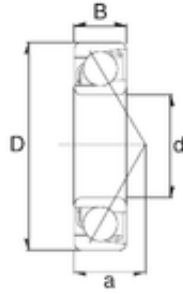

SKF BEARING MANUFACTURING CO.,LTD.

50 mm x 110 mm x 27 mm ZEN S7310B angular contact ball bearings

Bearing No. S7310B

Size	50x110x27 mm
Bore Diameter	50 mm
Outer Diameter	110 mm
Width	27 mm
d	50 mm
D	110 mm
B	27 mm
C	27 mm
Weight	1,05 Kg
Basic dynamic load rating (C)	72 kN
Basic static load rating (C0)	47,1 kN
(Grease) Lubrication Speed	5500 r/min

S7310B Bearing 2D drawings and 3D CAD models