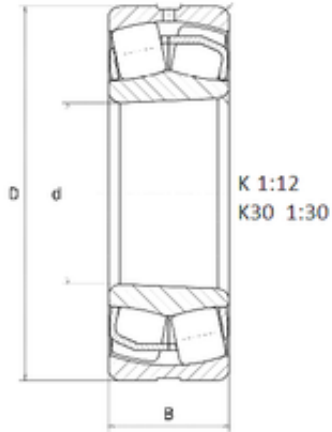

SKF BEARING MANUFACTURING CO.,LTD.

50,000 mm x 110,000 mm x 27,000 mm SNR
21310VK spherical roller bearings

Bearing No. 21310VK

Size	50x110x27 mm
Bore Diameter	50,000 mm
Outer Diameter	110,000 mm
Width	27,000 mm
d	50,000 mm
D	110,000 mm
B	27,000 mm
C	27,000 mm

21310VK Bearing 2D drawings and 3D CAD models