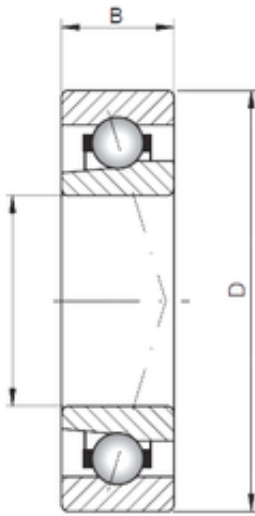

SKF BEARING MANUFACTURING CO.,LTD.

Loyal 71809 ATBP4 angular contact ball bearings

Bearing No. 71809 ATBP4

Size	45x58x7 mm
Bore Diameter	45 mm
Outer Diameter	58 mm
Width	7 mm
d	45 mm
D	58 mm
B1	7 mm
C	7 mm
Angle (°)	25 °
Weight	0,04 Kg
Basic dynamic load rating (C)	6,8 kN
Basic static load rating (C0)	6,4 kN
(Grease) Lubrication Speed	19000 r/min

71809 ATBP4 Bearing 2D drawings and 3D CAD models