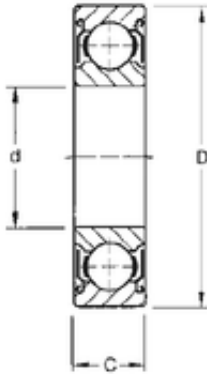

SKF BEARING MANUFACTURING CO.,LTD.

45 mm x 58 mm x 7 mm CYSD 6809-ZZ deep groove ball bearings

Bearing No. 6809-ZZ

Size	45x58x7 mm
Bore Diameter	45 mm
Outer Diameter	58 mm
Width	7 mm
d	45 mm
D	58 mm
B	7 mm
C	7 mm
r min.	0,3 mm
Weight	0,04 Kg
Basic dynamic load rating (C)	4,65 kN

6809-ZZ Bearing 2D drawings and 3D CAD models