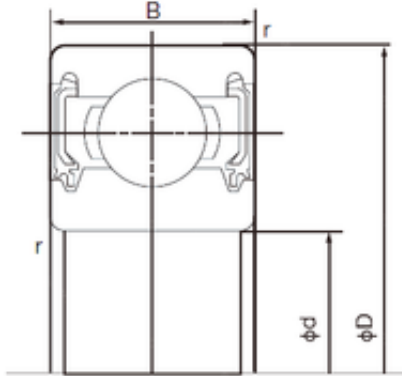

SKF BEARING MANUFACTURING CO.,LTD.

45 mm x 58 mm x 7 mm NACHI 6809-2NKE
deep groove ball bearings

Bearing No. 6809-2NKE

Size	45x58x7 mm
Bore Diameter	45 mm
Outer Diameter	58 mm
Width	7 mm
d	45 mm
D	58 mm
B	7 mm
C	7 mm
r min.	0.3 mm
da min.	47 mm
Da max.	56 mm
ra max.	0.3 mm
Weight	0.040 Kg
Basic dynamic load rating (C)	5,35 kN
Basic static load rating (C0)	4,9 kN

6809-2NKE Bearing 2D drawings and 3D CAD models