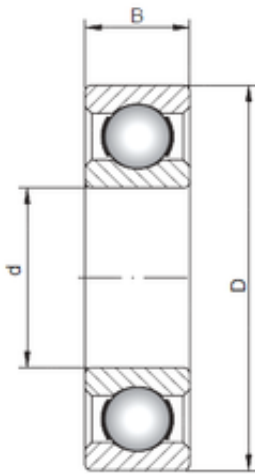

SKF BEARING MANUFACTURING CO.,LTD.

45 mm x 58 mm x 7 mm ISO 61809 deep groove ball bearings

Bearing No. 61809

Size	45x58x7 mm
Bore Diameter	45 mm
Outer Diameter	58 mm
Width	7 mm
d	45 mm
D	58 mm
B	7 mm
C	7 mm

61809 Bearing 2D drawings and 3D CAD models