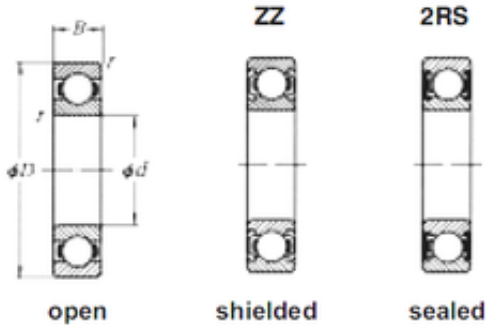

SKF BEARING MANUFACTURING CO.,LTD.

45 mm x 58 mm x 7 mm Loyal 61809 deep groove ball bearings

Bearing No. 61809

Size	45x58x7 mm
Bore Diameter	45 mm
Outer Diameter	58 mm
Width	7 mm
d	45 mm
D	58 mm
B	7 mm
C	7 mm

61809 Bearing 2D drawings and 3D CAD models