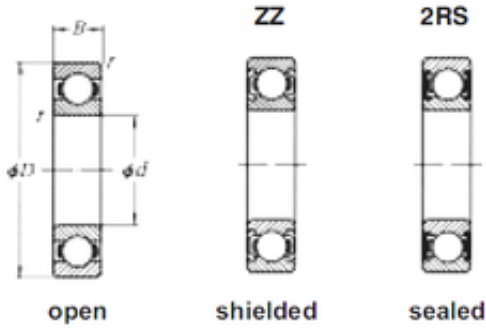

SKF BEARING MANUFACTURING CO.,LTD.

45 mm x 58 mm x 7 mm Loyal 61809ZZ deep groove ball bearings

Bearing No. 61809ZZ

Size	45x58x7 mm
Bore Diameter	45 mm
Outer Diameter	58 mm
Width	7 mm
d	45 mm
D	58 mm
B	7 mm
C	7 mm

61809ZZ Bearing 2D drawings and 3D CAD models