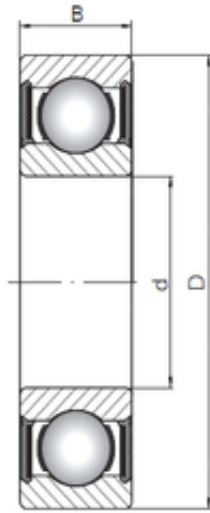

# SKF BEARING MANUFACTURING CO.,LTD.

45 mm x 58 mm x 7 mm ISO 61809-2RS deep groove ball bearings

Bearing No. 61809-2RS

Size	45x58x7 mm
Bore Diameter	45 mm
Outer Diameter	58 mm
Width	7 mm
d	45 mm
D	58 mm
B	7 mm
C	7 mm
Weight	0,04 Kg

61809-2RS Bearing 2D drawings and 3D CAD models