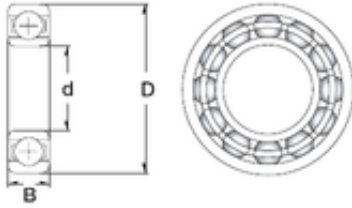

# SKF BEARING MANUFACTURING CO.,LTD.

45 mm x 58 mm x 7 mm ZEN S61809-2RS deep groove ball bearings

Bearing No. S61809-2RS

Size	45x58x7 mm
Bore Diameter	45 mm
Outer Diameter	58 mm
Width	7 mm
d	45 mm
D	58 mm
B	7 mm
C	7 mm
Basic dynamic load rating (C)	6,187 kN
Basic static load rating (C0)	5,381 kN
(Grease) Lubrication Speed	11000 r/min

S61809-2RS Bearing 2D drawings and 3D CAD models