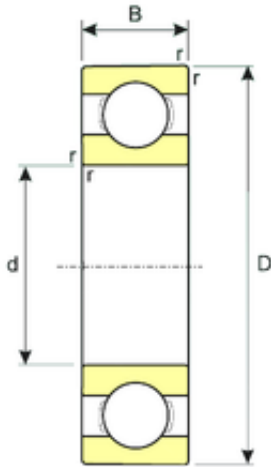

# SKF BEARING MANUFACTURING CO.,LTD.

45 mm x 58 mm x 7 mm ISB SS 61809 deep groove ball bearings

Bearing No. SS 61809

Size	45x58x7 mm
Bore Diameter	45 mm
Outer Diameter	58 mm
Width	7 mm
d	45 mm
D	58 mm
B	7 mm
C	7 mm
Basic dynamic load rating (C)	6,27 kN
Basic static load rating (C0)	5,54 kN
(Grease) Lubrication Speed	8640 r/min
(Oil) Lubrication Speed	10800 r/min

SS 61809 Bearing 2D drawings and 3D CAD models