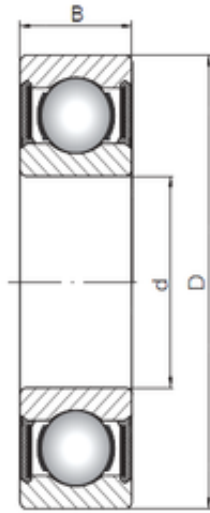

SKF BEARING MANUFACTURING CO.,LTD.

45 mm x 58 mm x 7 mm Loyal 61809-2RS deep groove ball bearings

Bearing No. 61809-2RS

Size	45x58x7 mm
Bore Diameter	45 mm
Outer Diameter	58 mm
Width	7 mm
d	45 mm
D	58 mm
B	7 mm
C	7 mm
Weight	0,04 Kg
Basic dynamic load rating (C)	6,05 kN
Basic static load rating (C0)	4,3 kN

61809-2RS Bearing 2D drawings and 3D CAD models