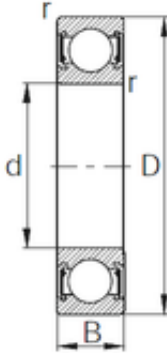

SKF BEARING MANUFACTURING CO.,LTD.

45 mm x 58 mm x 7 mm CYSD 6809-2RZ deep groove ball bearings

Bearing No. 6809-2RZ

Size	45x58x7 mm
Bore Diameter	45 mm
Outer Diameter	58 mm
Width	7 mm
d	45 mm
D	58 mm
B	7 mm
C	7 mm
r min.	0,3 mm
Weight	0,04 Kg
Basic dynamic load rating (C)	4,65 kN

6809-2RZ Bearing 2D drawings and 3D CAD models