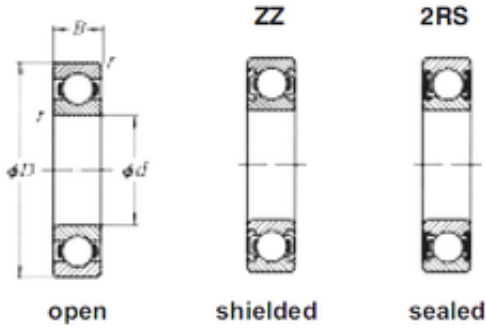

SKF BEARING MANUFACTURING CO.,LTD.

45 mm x 58 mm x 7 mm Loyal 61809-2RS deep groove ball bearings

Bearing No. 61809-2RS

61809-2RS Bearing 2D drawings and 3D CAD models

Size	45x58x7 mm
Bore Diameter	45 mm
Outer Diameter	58 mm
Width	7 mm
d	45 mm
D	58 mm
B	7 mm
C	7 mm