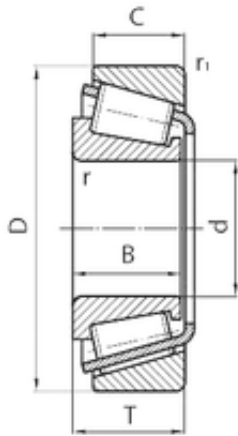

SKF BEARING MANUFACTURING CO.,LTD.

PFI 30306 tapered roller bearings

Bearing No. 30306

Size	30x72x20.75 mm
Bore Diameter	30 mm
Outer Diameter	72 mm
Width	20,75 mm
d	30 mm
D	72 mm

30306 Bearing 2D drawings and 3D CAD models