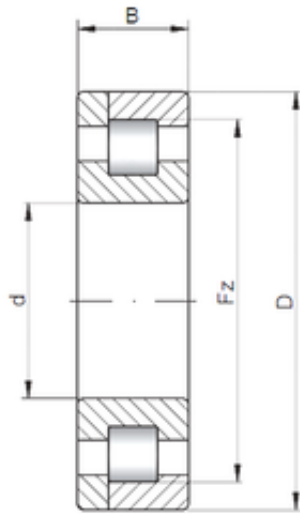

SKF BEARING MANUFACTURING CO.,LTD.

190 mm x 340 mm x 92 mm ISO NP2238
cylindrical roller bearings

Bearing No. NP2238

Size	190x340x92 mm
Bore Diameter	190 mm
Outer Diameter	340 mm
Width	92 mm
d	190 mm
D	340 mm
B	92 mm
C	92 mm

NP2238 Bearing 2D drawings and 3D CAD models