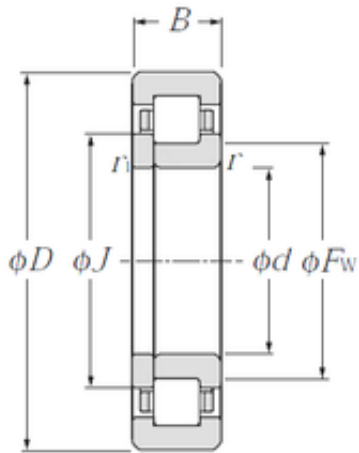

SKF BEARING MANUFACTURING CO.,LTD.

190 mm x 340 mm x 92 mm NTN NUP2238E
cylindrical roller bearings

Bearing No. NUP2238E

Size	190x340x92 mm
Bore Diameter	190 mm
Outer Diameter	340 mm
Width	92 mm
d	190 mm
Fw	228 mm
D	340 mm
B	92 mm
C	92 mm
r min.	4 mm
r1 min.	4 mm
J	244 mm
Weight	39,5 Kg
Basic dynamic load rating (C)	1 100 kN
Basic static load rating (C0)	1 670 kN
(Grease) Lubrication Speed	1 500 r/min

NUP2238E Bearing 2D drawings and 3D CAD models