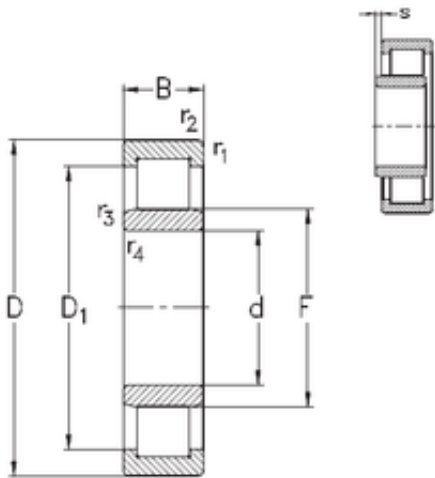

SKF BEARING MANUFACTURING CO.,LTD.

190 mm x 340 mm x 92 mm NKE NU2238-E-MA6 cylindrical roller bearings

Bearing No. NU2238-E-MA6

Size	190x340x92 mm
Bore Diameter	190 mm
Outer Diameter	340 mm
Width	92 mm
d	190 mm
F	228 mm
D	340 mm
B	92 mm
C	92 mm
r1 min.	4 mm
r2 min.	4 mm
r3 min.	4 mm
r4 min.	4 mm
S	8 mm
Weight	39 Kg
Basic dynamic load rating (C)	1233 kN
Basic static load rating (C0)	1678 kN

NU2238-E-MA6 Bearing 2D drawings and 3D CAD models