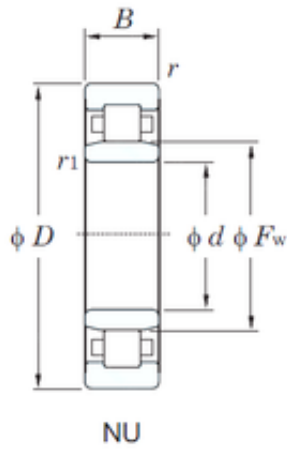

SKF BEARING MANUFACTURING CO.,LTD.

190 mm x 340 mm x 92 mm KOYO NU2238R cylindrical roller bearings

Bearing No. NU2238R

Size	190x340x92 mm
Bore Diameter	190 mm
Outer Diameter	340 mm
Width	92 mm
d	190 mm
Fw	228 mm
D	340 mm
B	92 mm
C	92 mm
r min.	4 mm
r1 min.	4 mm
Weight	37.0 Kg
Basic dynamic load rating (C)	1100 kN
Basic static load rating (C0)	1670 kN
(Grease) Lubrication Speed	1500 r/min
Bearing No.	NU2238R
r(min)	4
r1(min)	4
Cr	1380
C0r	1670
Cu	189
Grease lub.	1500
Oil lub.	2000
Ew	-
d1	-

NU2238R Bearing 2D drawings and 3D CAD models

SKF BEARING MANUFACTURING CO.,LTD.

B1	-
B2	-
da(min)	-
db(min)	206
db(max)	227
dc(min)	-
dd(min)	-
Da(max)	324
Db(max)	-
Db(min)	-
ra(max)	3
rb(max)	3
(Refer.)Mass(kg)	37.0