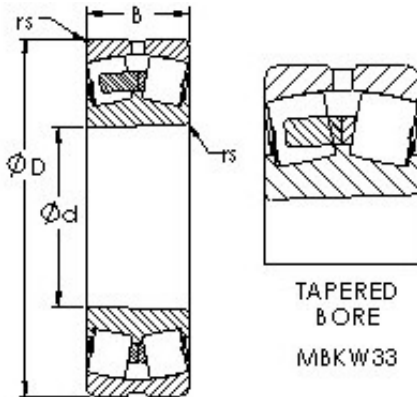

SKF BEARING MANUFACTURING CO.,LTD.

AST 22238MBKW33 spherical roller bearings

Bearing No. 22238MBKW33

Size	190x340x92 mm
Bore Diameter	190 mm
Outer Diameter	340 mm
Width	92 mm
Bearing Type	tapered bore, lube groove & holes
Bore Dia (d)	190.0000
Outer Dia (D)	340.0000
Width (B)	92.0000
Radius (min) (rs)	4.000
Dynamic Load Rating (Cr)	1,220,000
Static Load Rating (Cor)	1,870,000
Max Speed (Grease) (X000 RPM)	1
Max Speed (Oil) (X000 RPM)	1
Weight (g)	35,330.00
Material	52100 Chrome steel, or equivalent

22238MBKW33 Bearing 2D drawings and 3D CAD models