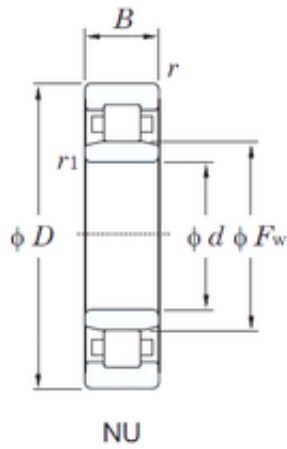

SKF BEARING MANUFACTURING CO.,LTD.

190 mm x 340 mm x 92 mm KOYO NU2238
cylindrical roller bearings

Bearing No. NU2238

Size	190x340x92 mm
Bore Diameter	190 mm
Outer Diameter	340 mm
Width	92 mm
d	190 mm
Fw	231 mm
D	340 mm
B	92 mm
C	92 mm
r min.	4 mm
r1 min.	4 mm
Weight	37.0 Kg
Basic dynamic load rating (C)	828 kN
Basic static load rating (C0)	1290 kN
(Grease) Lubrication Speed	1500 r/min
Bearing No.	NU2238
r(min)	4
r1(min)	4
Cr	1040
C0r	1290
Cu	146
Grease lub.	1500
Oil lub.	2000
Ew	-
d1	-

NU2238 Bearing 2D drawings and 3D CAD models

SKF BEARING MANUFACTURING CO.,LTD.

B1	-
B2	-
da(min)	-
db(min)	206
db(max)	227
dc(min)	-
dd(min)	-
Da(max)	324
Db(max)	-
Db(min)	-
ra(max)	3
rb(max)	3
(Refer.)Mass(kg)	37.0