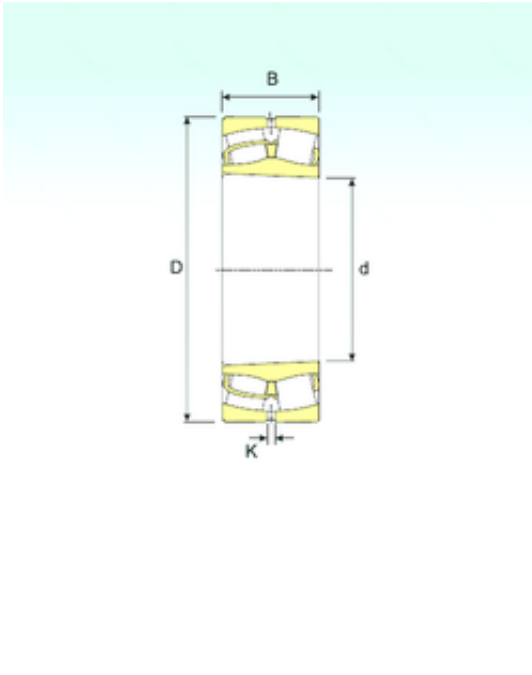

SKF BEARING MANUFACTURING CO.,LTD.

22238 K Bearing 2D drawings and 3D CAD models

190 mm x 340 mm x 92 mm ISB 22238 K
spherical roller bearings

Bearing No. 22238 K

Size	190x340x92 mm
Bore Diameter	190 mm
Outer Diameter	340 mm
Width	92 mm
d	190 mm
D	340 mm
B	92 mm
C	92 mm
K	9 mm
Weight	36,5 Kg
Basic dynamic load rating (C)	1245 kN
Basic static load rating (C0)	1666 kN
(Grease) Lubrication Speed	1836 r/min