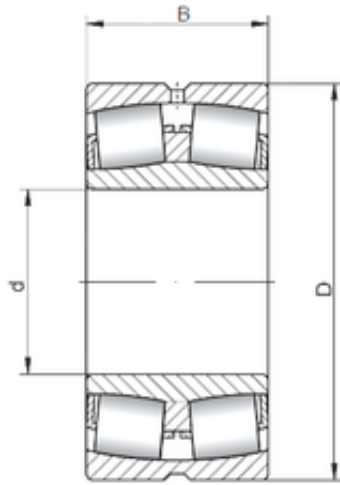

# SKF BEARING MANUFACTURING CO.,LTD.

190 mm x 340 mm x 92 mm ISO 22238W33  
spherical roller bearings

Bearing No. 22238W33

Size	190x340x92 mm
Bore Diameter	190 mm
Outer Diameter	340 mm
Width	92 mm
d	190 mm
D	340 mm
B	92 mm
C	92 mm

22238W33 Bearing 2D drawings and 3D CAD models