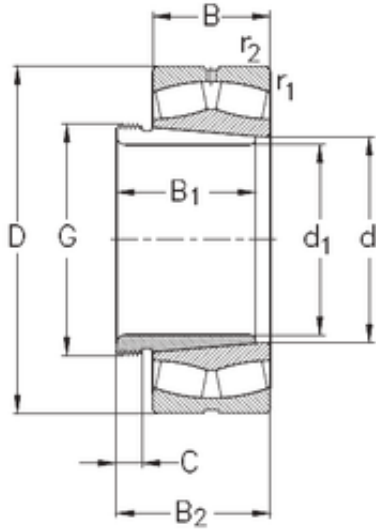

# SKF BEARING MANUFACTURING CO.,LTD.

190 mm x 340 mm x 92 mm NKE 22238-K-MB-W33+AH2238 spherical roller bearings

Bearing No. 22238-K-MB-W33+AH2238

22238-K-MB-W33+AH2238 Bearing 2D drawings and 3D CAD models

Size	190x340x92 mm
Bore Diameter	190 mm
Outer Diameter	340 mm
Width	92 mm
d	190 mm
d1	180 mm
D	340 mm
B	92 mm
C	92 mm
r1 min.	4 mm
r2 min.	4 mm
B1	112 mm
B2	117 mm
C	18 mm
Thread (G)	Tr 210x4
Weight	39,75 Kg
Basic dynamic load rating (C)	1040 kN
Basic static load rating (C0)	1550 kN
Limiting speed	2400 r/min
Calculation factor (e)	0,29
Calculation factor (Y0)	2,2
Calculation factor (Y1)	2,3