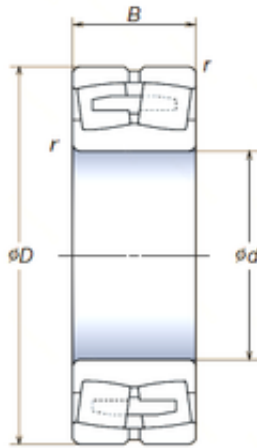

# SKF BEARING MANUFACTURING CO.,LTD.

190 mm x 340 mm x 92 mm NSK  
22238SWRCAg2ME4 spherical roller bearings

Bearing No. 22238SWRCAg2ME4

Size	190x340x92 mm
Bore Diameter	190 mm
Outer Diameter	340 mm
Width	92 mm
d	190 mm
D	340 mm
B	92 mm
C	92 mm
r min.	4 mm
Basic dynamic load rating (C)	1 140 kN

22238SWRCAg2ME4 Bearing 2D drawings and 3D CAD models