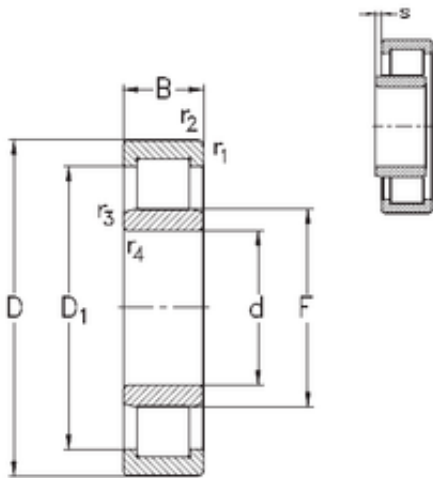

SKF BEARING MANUFACTURING CO.,LTD.

190 mm x 340 mm x 92 mm NKE NU2238-E-M6 cylindrical roller bearings

Bearing No. NU2238-E-M6

Size	190x340x92 mm
Bore Diameter	190 mm
Outer Diameter	340 mm
Width	92 mm
d	190 mm
F	228 mm
D	340 mm
B	92 mm
C	92 mm
r1 min.	4 mm
r2 min.	4 mm
r3 min.	4 mm
r4 min.	4 mm
S	8 mm
Weight	39 Kg
Basic dynamic load rating (C)	1233 kN
Basic static load rating (C0)	1678 kN

NU2238-E-M6 Bearing 2D drawings and 3D CAD models