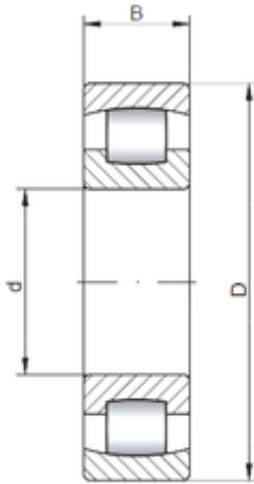

SKF BEARING MANUFACTURING CO.,LTD.

170 mm x 310 mm x 52 mm ISO 20234 spherical roller bearings

Bearing No. 20234

Size	170x310x52 mm
Bore Diameter	170 mm
Outer Diameter	310 mm
Width	52 mm
d	170 mm
D	310 mm
B	52 mm
C	52 mm

20234 Bearing 2D drawings and 3D CAD models