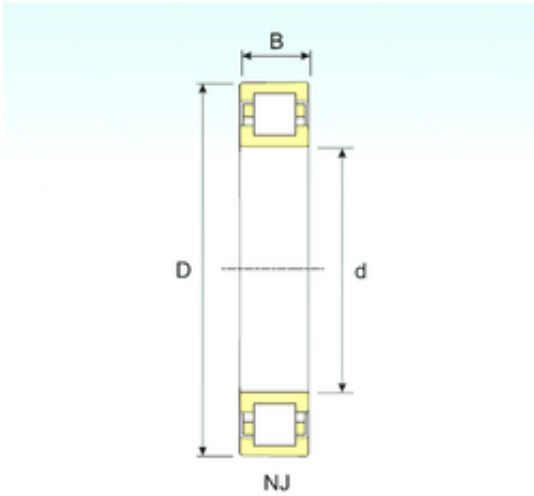

SKF BEARING MANUFACTURING CO.,LTD.

170 mm x 310 mm x 52 mm ISB NUP 234
cylindrical roller bearings

Bearing No. NUP 234

Size	170x310x52 mm
Bore Diameter	170 mm
Outer Diameter	310 mm
Width	52 mm
d	170 mm
D	310 mm
B	52 mm
C	52 mm
Weight	20 Kg
Basic dynamic load rating (C)	681 kN
Basic static load rating (C0)	799 kN
(Grease) Lubrication Speed	2448 r/min

NUP 234 Bearing 2D drawings and 3D CAD models