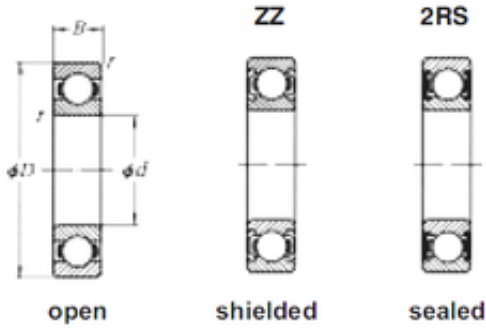

# SKF BEARING MANUFACTURING CO.,LTD.

170 mm x 310 mm x 52 mm Loyal 6234M deep groove ball bearings

Bearing No. 6234M

Size	170x310x52 mm
Bore Diameter	170 mm
Outer Diameter	310 mm
Width	52 mm
d	170 mm
D	310 mm
B	52 mm
C	52 mm

6234M Bearing 2D drawings and 3D CAD models